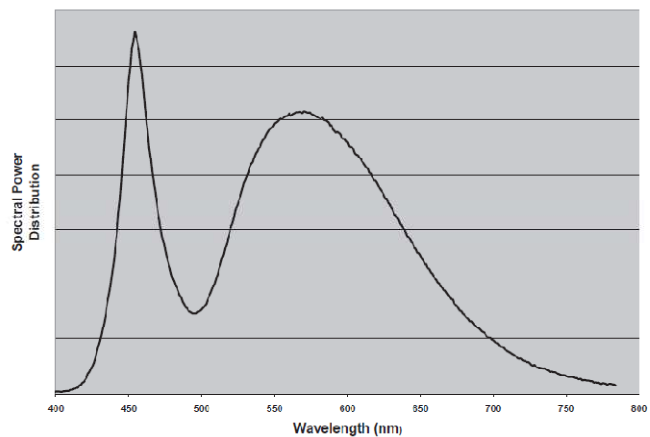

**Warm White**
**Color Temperature**  
**Minumum 2670K**  
**Maximum 3500K**
**Warm-White at Test Current**  
**Thermal Pad Temperature = 25°C**

**Neutral White**
**Color Temperature**  
**Minumum 3500K**  
**Maximum 4500K**
**Neutral-White at Test Current**  
**Thermal Pad Temperature = 25°C**

**Cool White**
**Color Temperature**  
**Minumum 4500K**  
**Maximum 10000K**
**Cool-White at Test Current**  
**Thermal Pad Temperature = 25°C**
