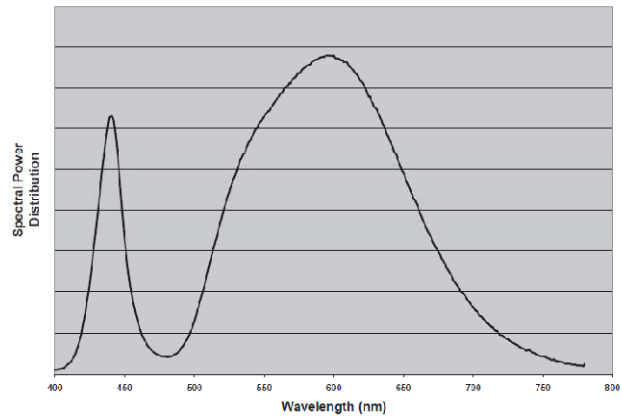

**Warm White**
**Color Temperature**  
**Minumum 2670K**  
**Maximum 3500K**
**Warm-White at Test Current**  
**Thermal Pad Temperature = 25°C**

**Neutral White**
**Color Temperature**  
**Minumum 3500K**  
**Maximum 4500K**
**Neutral-White at Test Current**  
**Thermal Pad Temperature = 25°C**

**Cool White**
**Color Temperature**  
**Minumum 4500K**  
**Maximum 10000K**
**Cool-White at Test Current**  
**Thermal Pad Temperature = 25°C**
