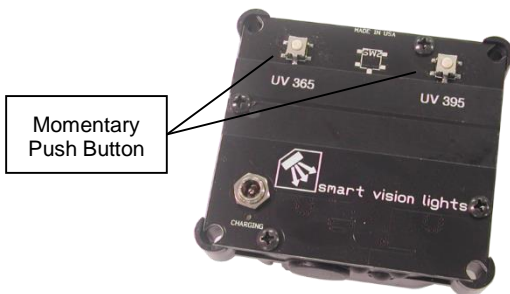

product features

- 365 UV and 395 UV Wavelengths
- Li-ion Battery with Integrated Charger
- Up to Two Hours of Continuous Operation
- Recharge Time in Six Hours
- Push Button Test for ON/OFF LED

product specifications

Battery Power	Integrated Li-ion Rechargeable
LED Wavelengths	365, 395
Standard Power Adapter	100-130 VAC 50/60 Hz
Universal Power Adapter	100-240 VAC 50/60 Hz Interchangeable Input Pins – UL, UK, VDE, SAA

accessories and images

Momentary Push Button

S75-SCB
Standard AC Adapter
(Included)

S75-SCB
Universal AC Adapters