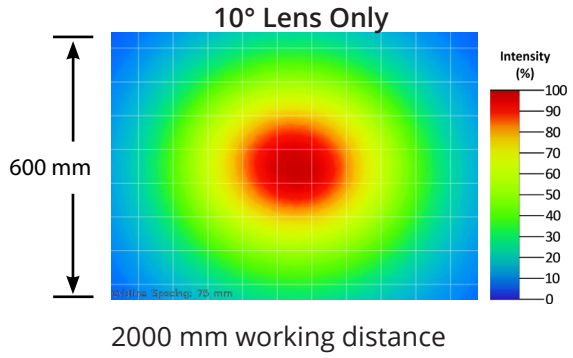

# BEAM PATTERNS

Smart Vision Lights recommends the LTF series be used at a working distance between 300 mm to 4000 mm.

10° Lens Only

30° Lens Only

50° Lens Only

200 mm working distance

300 mm working distance

300 mm working distance

500 mm working distance

500 mm working distance

500 mm working distance

## BEAM PATTERNS

Smart Vision Lights recommends the LTF series be used at a working distance between 300 mm to 4000 mm.

## BEAM PATTERNS

Smart Vision Lights recommends the LTF series be used at a working distance between 300 mm to 4000 mm.

30° Lens Only

50° Lens Only