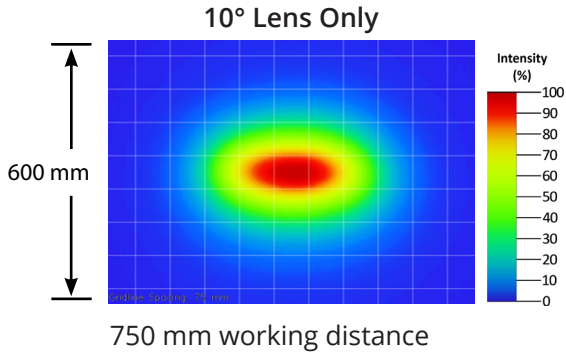

# BEAM PATTERNS

Smart Vision Lights recommends the LTF series be used at a working distance between 300 mm to 4000 mm.

10° Lens Only

30° Lens Only

50° Lens Only

200 mm working distance

300 mm working distance

300 mm working distance

500 mm working distance

500 mm working distance

500 mm working distance

## BEAM PATTERNS

Smart Vision Lights recommends the LTF series be used at a working distance between 300 mm to 4000 mm.

## BEAM PATTERNS

Smart Vision Lights recommends the LTF series be used at a working distance between 300 mm to 4000 mm.

30° Lens Only

50° Lens Only