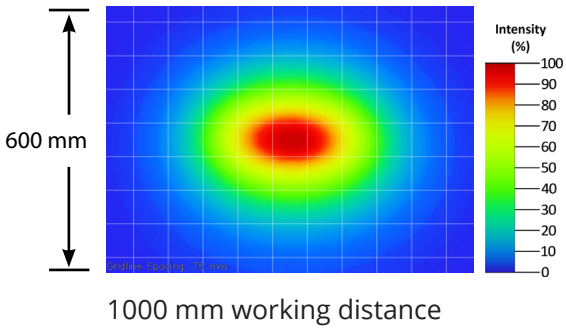

# BEAM PATTERNS

Smart Vision Lights recommends the LTF series be used at a working distance between 300 mm to 4000 mm.

10° Lens Only

30° Lens Only

50° Lens Only

200 mm working distance

300 mm working distance

300 mm working distance

500 mm working distance

500 mm working distance

500 mm working distance

## BEAM PATTERNS

Smart Vision Lights recommends the LTF series be used at a working distance between 300 mm to 4000 mm.

## BEAM PATTERNS

Smart Vision Lights recommends the LTF series be used at a working distance between 300 mm to 4000 mm.

30° Lens Only

50° Lens Only