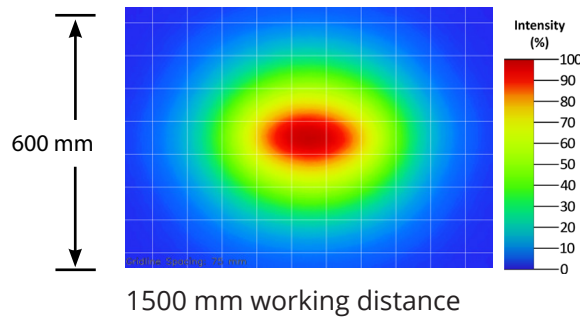

# BEAM PATTERNS

Smart Vision Lights recommends the LTF series be used at a working distance between 300 mm to 4000 mm.

10° Lens Only

30° Lens Only

50° Lens Only

200 mm working distance

300 mm working distance

300 mm working distance

500 mm working distance

500 mm working distance

500 mm working distance

## BEAM PATTERNS

Smart Vision Lights recommends the LTF series be used at a working distance between 300 mm to 4000 mm.

## BEAM PATTERNS

Smart Vision Lights recommends the LTF series be used at a working distance between 300 mm to 4000 mm.

30° Lens Only

50° Lens Only