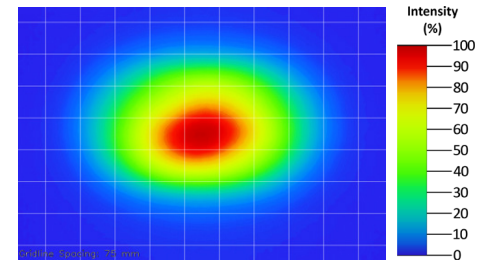

# BEAM PATTERNS

Smart Vision Lights recommends the LTF series be used at a working distance between 300 mm to 4000 mm.

10° Lens Only

30° Lens Only

50° Lens Only

200 mm working distance

300 mm working distance

300 mm working distance

500 mm working distance

500 mm working distance

500 mm working distance

## BEAM PATTERNS

Smart Vision Lights recommends the LTF series be used at a working distance between 300 mm to 4000 mm.

## BEAM PATTERNS

Smart Vision Lights recommends the LTF series be used at a working distance between 300 mm to 4000 mm.

30° Lens Only

50° Lens Only