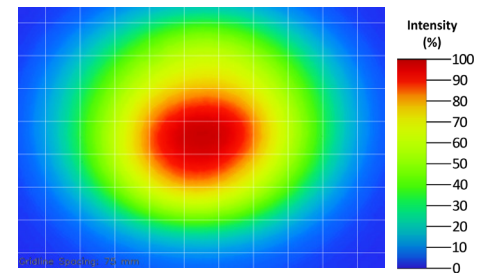

# BEAM PATTERNS

Smart Vision Lights recommends the LTF series be used at a working distance between 300 mm to 4000 mm.

10° Lens Only

30° Lens Only

50° Lens Only

200 mm working distance

300 mm working distance

300 mm working distance

500 mm working distance

500 mm working distance

500 mm working distance

## BEAM PATTERNS

Smart Vision Lights recommends the LTF series be used at a working distance between 300 mm to 4000 mm.

## BEAM PATTERNS

Smart Vision Lights recommends the LTF series be used at a working distance between 300 mm to 4000 mm.

30° Lens Only

50° Lens Only