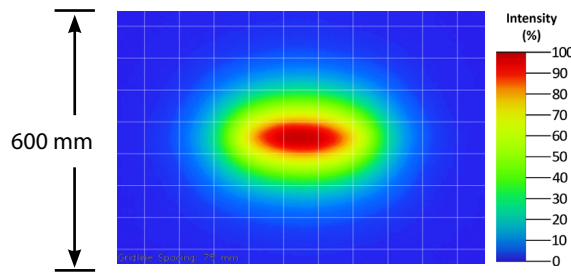

# BEAM PATTERNS

Smart Vision Lights recommends the LTF series be used at a working distance between 300 mm to 4000 mm.

10° Lens Only

30° Lens Only

50° Lens Only

200 mm working distance

300 mm working distance

300 mm working distance

500 mm working distance

500 mm working distance

500 mm working distance

## BEAM PATTERNS

Smart Vision Lights recommends the LTF series be used at a working distance between 300 mm to 4000 mm.

## BEAM PATTERNS

Smart Vision Lights recommends the LTF series be used at a working distance between 300 mm to 4000 mm.

30° Lens Only

50° Lens Only