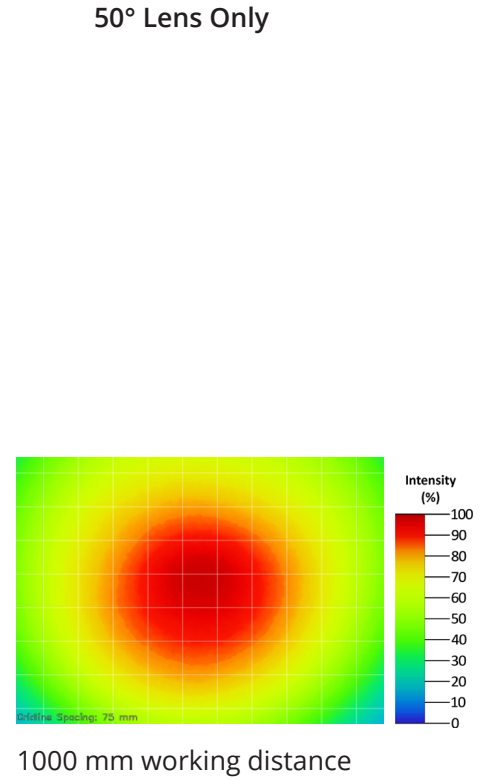

# BEAM PATTERNS

Smart Vision Lights recommends the LTF series be used at a working distance between 300 mm to 4000 mm.

10° Lens Only

30° Lens Only

50° Lens Only

200 mm working distance

300 mm working distance

300 mm working distance

500 mm working distance

500 mm working distance

500 mm working distance

## BEAM PATTERNS

Smart Vision Lights recommends the LTF series be used at a working distance between 300 mm to 4000 mm.

## BEAM PATTERNS

Smart Vision Lights recommends the LTF series be used at a working distance between 300 mm to 4000 mm.

30° Lens Only

50° Lens Only