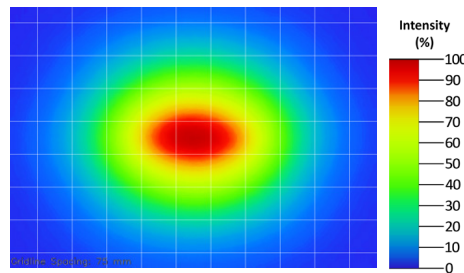

# BEAM PATTERNS

Smart Vision Lights recommends the LTF series be used at a working distance between 300 mm to 4000 mm.

10° Lens Only

30° Lens Only

50° Lens Only

200 mm working distance

300 mm working distance

300 mm working distance

500 mm working distance

500 mm working distance

500 mm working distance

## BEAM PATTERNS

Smart Vision Lights recommends the LTF series be used at a working distance between 300 mm to 4000 mm.

## BEAM PATTERNS

Smart Vision Lights recommends the LTF series be used at a working distance between 300 mm to 4000 mm.

30° Lens Only

50° Lens Only