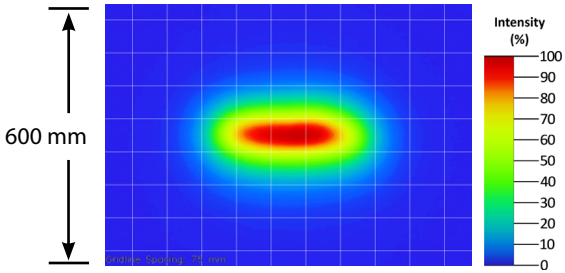

# BEAM PATTERNS

Smart Vision Lights recommends the LTF series be used at a working distance between 300 mm to 4000 mm.

10° Lens Only

30° Lens Only

50° Lens Only

200 mm working distance

300 mm working distance

300 mm working distance

500 mm working distance

500 mm working distance

500 mm working distance

## BEAM PATTERNS

Smart Vision Lights recommends the LTF series be used at a working distance between 300 mm to 4000 mm.

## BEAM PATTERNS

Smart Vision Lights recommends the LTF series be used at a working distance between 300 mm to 4000 mm.

30° Lens Only

50° Lens Only