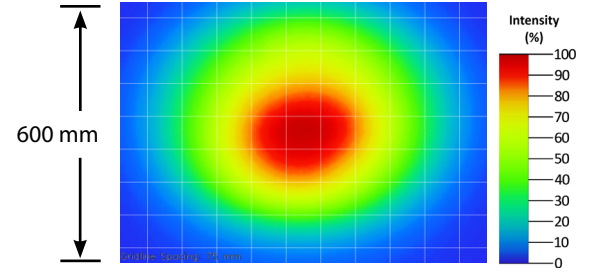

# BEAM PATTERNS

Smart Vision Lights recommends the LTF series be used at a working distance between 300 mm to 4000 mm.

10° Lens Only

30° Lens Only

50° Lens Only

200 mm working distance

300 mm working distance

300 mm working distance

500 mm working distance

500 mm working distance

500 mm working distance

## BEAM PATTERNS

Smart Vision Lights recommends the LTF series be used at a working distance between 300 mm to 4000 mm.

## BEAM PATTERNS

Smart Vision Lights recommends the LTF series be used at a working distance between 300 mm to 4000 mm.

30° Lens Only

50° Lens Only