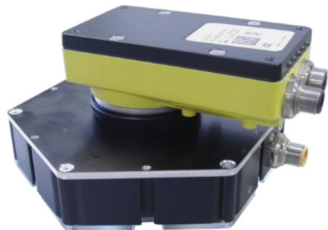

product features

- Allows Mounting of R80 and R130 Ring lights
- Fits 60mm Threading on Camera
- Double Female Thread Ring
- No Need for Mounting Hardware or Tools

mounting

R130 Series light mounted to camera

R80 Series light mounted to camera

CAD image

Camera Fitment

The DF60-46 adapter fits the Cognex In-Sight 5600/5705 Camera Series

COGNEX

Cognex In-Sight 5600/5705 Series camera