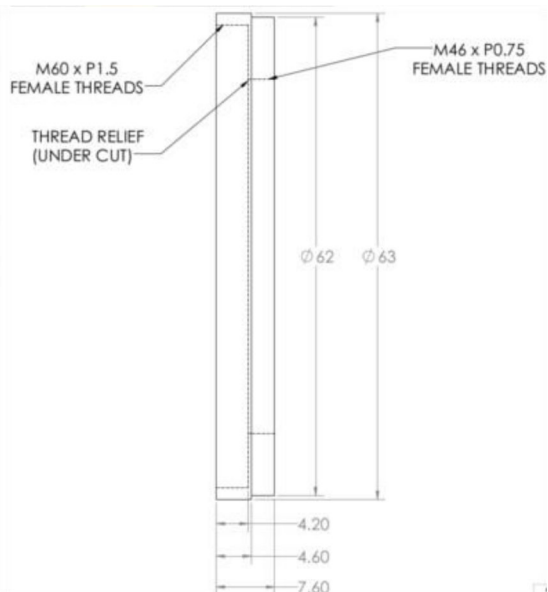

product features

- Allows Mounting of R80 and R130 Ring lights
- Fits 60mm Threading on Camera
- Double Female Thread Ring
- No Need for Mounting Hardware or Tools

mounting

R130 Series light mounted to camera

R80 Series light mounted to camera

CAD image

Camera Fitment

The DF60-46 adapter fits the Cognex In-Sight 5600/5705 Camera Series

COGNEX

Cognex In-Sight 5600/5705 Series camera