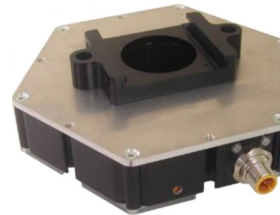

product features

- Adapter to Mount Ring Light Directly to SICK Cameras
- Allows Mounting of R80 and R130 Ring Light
- Mounts to SICK Inspector Series Cameras
- Comes with complete mounting hardware

mounting

R130 Series light mounted with CB-RS-SICK-ISP Adapter

CAD image