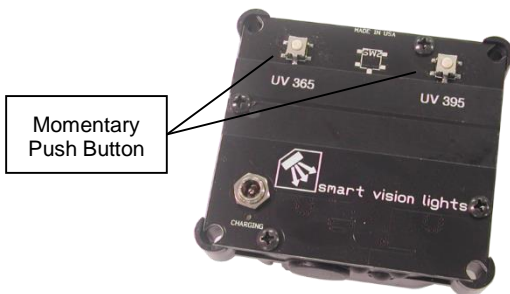

S75-SCB-UV
UV TEST LIGHT
Smart Color Box

product features

- 365 UV and 395 UV Wavelengths
- Li-ion Battery with Integrated Charger
- Up to Two Hours of Continuous Operation
- Recharge Time in Six Hours
- Push Button Test for ON/OFF LED

product specifications

| | |
|--------------------------------|---|
| Battery Power | Integrated Li-ion Rechargeable |
| LED Wavelengths | 365, 395 |
| Standard Power Adapter | 100-130 VAC 50/60 Hz |
| Universal Power Adapter | 100-240 VAC 50/60 Hz Interchangeable Input Pins – UL, UK, VDE, SAA |

accessories and images

Momentary
Push Button

S75-SCB
Standard AC Adapter
(Included)

S75-SCB
Universal AC Adapters