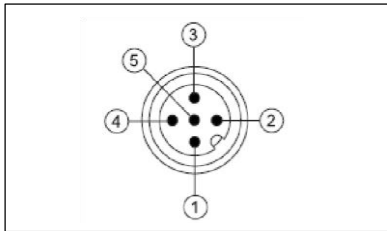

warnings

Attention

A total of six LEDs in the KEY-S75. Two parallel strings of three LEDs.
No LED protection – Do not apply an unregulated current source to LEDs.

wiring configuration

Function	Wire Color
1 – N/C	N/C
2 – N/C	N/C
3 – LED (-) Cathode	BLUE
4 – LED (+) Anode	BLACK
5 – N/C	N/C

risk group

According to IEC 62471:2006. Full documentation upon request.

Notice

Exempt Group: No photo biological hazard to eyes or skin even for continuous, unrestricted use.
Applicable for wavelengths: 625, 850, and 940.

Caution

Risk Group 1: Possibly hazardous optical radiation emitted from this product. Do not stare at operating lamp. May be harmful to eye. Safe for most applications except prolonged exposures.
Applicable for wavelengths: 395, 470, 505, 530, and WHI.

Notice

Risk Group 1: UV emitted from this product. Minimize exposure to eyes and skin. Use appropriate shielding. Safe for most applications except prolonged exposures.
Applicable for wavelengths: 395

Caution

Risk Group 2: UV emitted from this product. Eye or skin irritation may result from exposure. Use appropriate shielding. Does not pose optical hazard if aversion responses limit exposure.
Applicable for wavelengths: 365