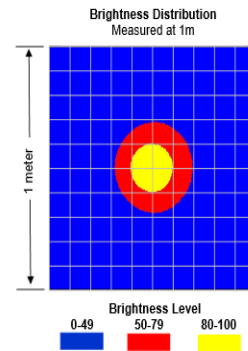

KEY-S75-XXX

Working Distance mm (inches)	Pattern (80%-100% measured intensity) mm (Inches)
.5m (19.7")	100mm (~4") D
1m (39.4")	200mm (~8") D
1.5m (59")	300mm (~12") D
Typical output performance	
Distance = .5 meter	Illumination (Lux) 45000
<i>Illumination measurement taken on White Lights – 6500K</i>	

KEY-S75-XXX-W

Working Distance mm (inches)	Pattern (80%-100% measured intensity) mm (Inches)
.5m (19.7")	210mm (~6") D
1m (39.4")	425mm (~17") D
1.5m (59")	650mm (~22") D
Typical output performance	
Distance = .5 meter	Illumination (Lux) 31500
<i>Illumination measurement taken on White Lights – 6500K</i>	