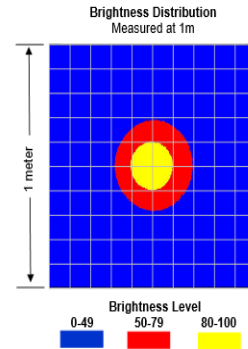

KEY-S75-XXX

Working Distance mm (inches)	Pattern (80%-100% measured intensity) mm (Inches)
.5m (19.7")	100mm (~4") D
1m (39.4")	200mm (~8") D
1.5m (59")	300mm (~12") D
Typical output performance	
Distance = .5 meter	Illumination (Lux) 45000
<i>Illumination measurement taken on White Lights – 6500K</i>	

KEY-S75-XXX-W

Working Distance mm (inches)	Pattern (80%-100% measured intensity) mm (Inches)
.5m (19.7")	210mm (~6") D
1m (39.4")	425mm (~17") D
1.5m (59")	650mm (~22") D
Typical output performance	
Distance = .5 meter	Illumination (Lux) 31500
<i>Illumination measurement taken on White Lights – 6500K</i>	