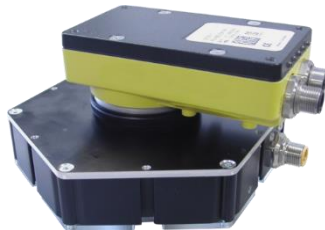

product features

- Allows Mounting of R80 and R130 Ring lights
- Fits 60mm Threading on Camera
- Double Female Thread Ring
- No Need for Mounting Hardware or Tools

mounting

R130 Series light mounted to camera

R80 Series light mounted to camera

CAD image

Camera Fitment

The DF60-46 adapter fits the Cognex In-Sight 5600/5705 Camera Series

COGNEX

Cognex In-Sight 5600/5705 Series camera