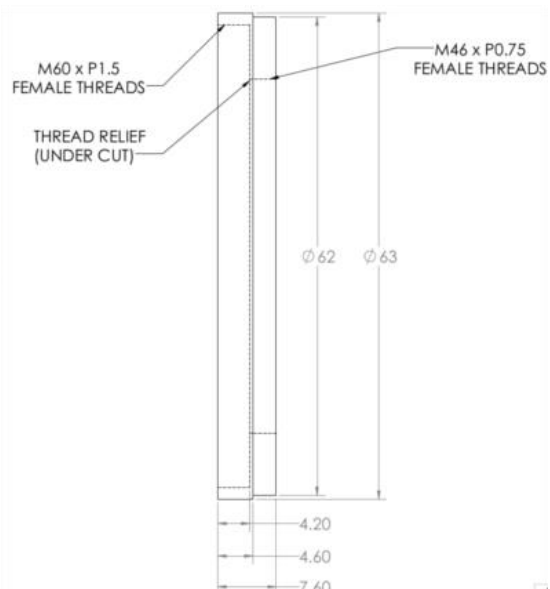

product features

- Allows Mounting of R80 and R130 Ring lights
- Fits 60mm Threading on Camera
- Double Female Thread Ring
- No Need for Mounting Hardware or Tools

mounting

R130 Series light mounted to camera

R80 Series light mounted to camera

CAD image

Camera Fitment

The DF60-46 adapter fits the Cognex In-Sight 5600/5705 Camera Series

COGNEX

Cognex In-Sight 5600/5705 Series camera