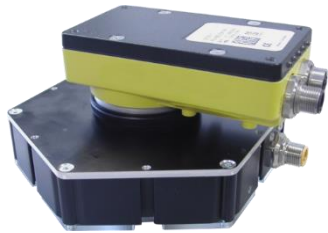

product features

- Allows Mounting of R80 and R130 Ring lights
- Fits 55mm Threading on Camera
- Double Female Thread Ring
- No Need for Mounting Hardware or Tools

mounting

R130 Series light mounted to camera

R80 Series light mounted to camera

CAD image