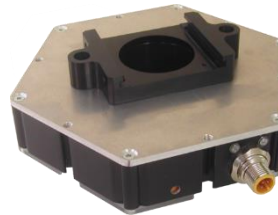

product features

- Adapter to Mount Ring Light Directly to SICK Cameras
- Allows Mounting of R80 and R130 Ring Light
- Mounts to SICK Inspector Series Cameras
- Comes with complete mounting hardware

mounting

R130 Series light mounted with CB-RS-SICK-ISP Adapter

CAD image